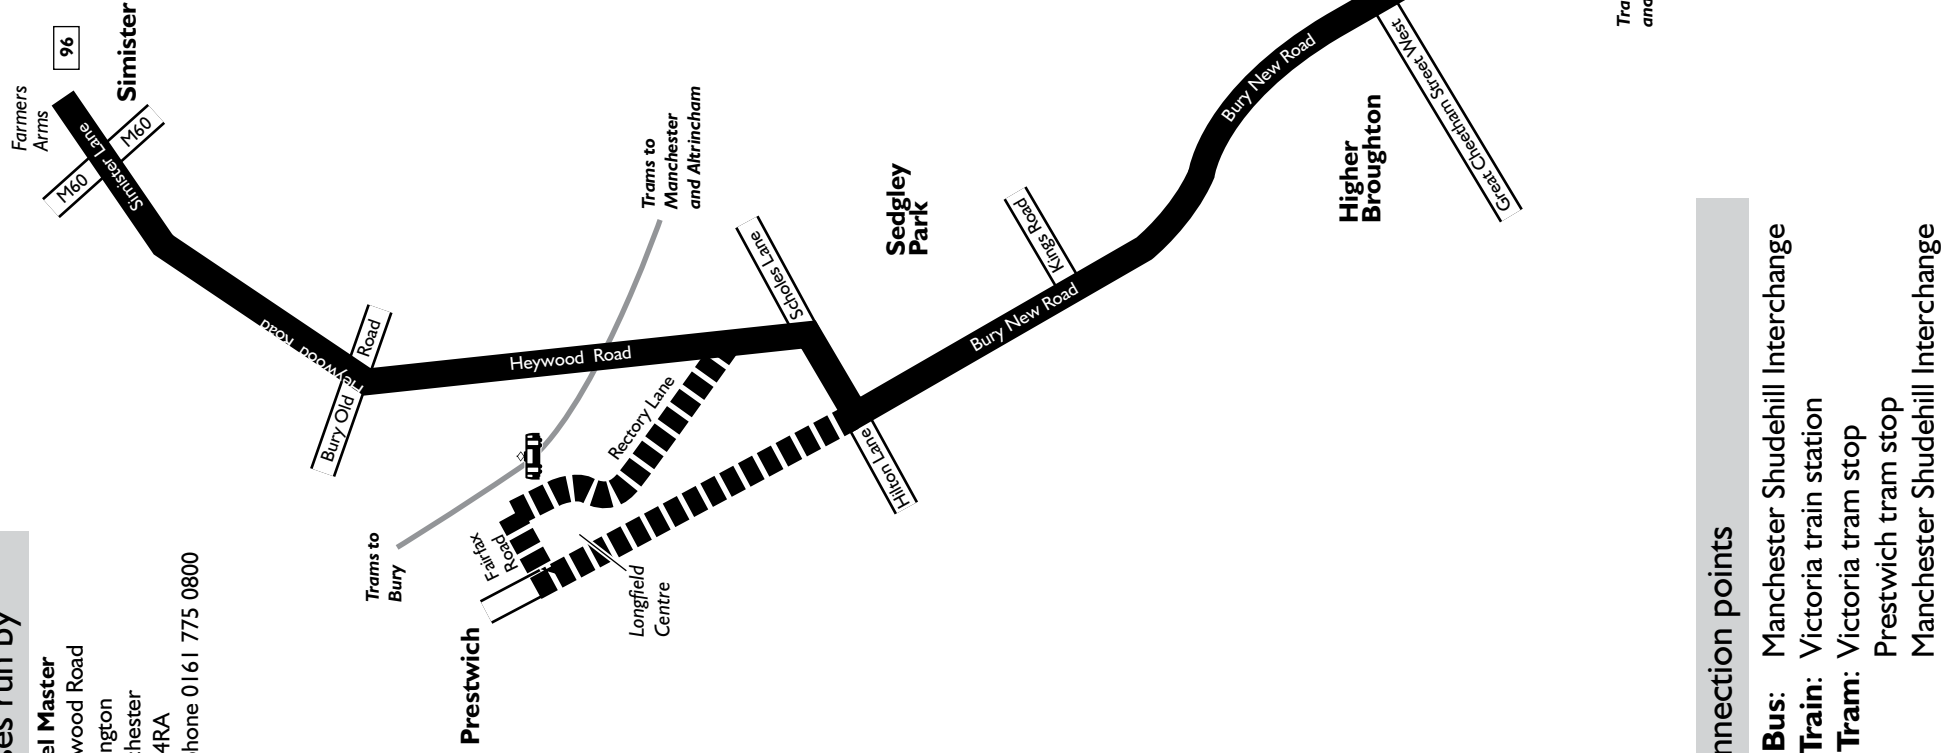

Sunday* 10am to 1.20pm and 2pm to 5.30pm

*Including public holidays

Buses run by

Travel Master
 Isherwood Road
 Carrington
 Manchester
 M31 4RA
 Telephone 0161 775 0800

Route plan for bus number

96

KEY

- Bus route
- Train line
- Tram line
- Direction of travel
- Sunday and Public Holiday journeys only
- Bus station/ main connection point
- Train station
- Tram stop
- Terminus